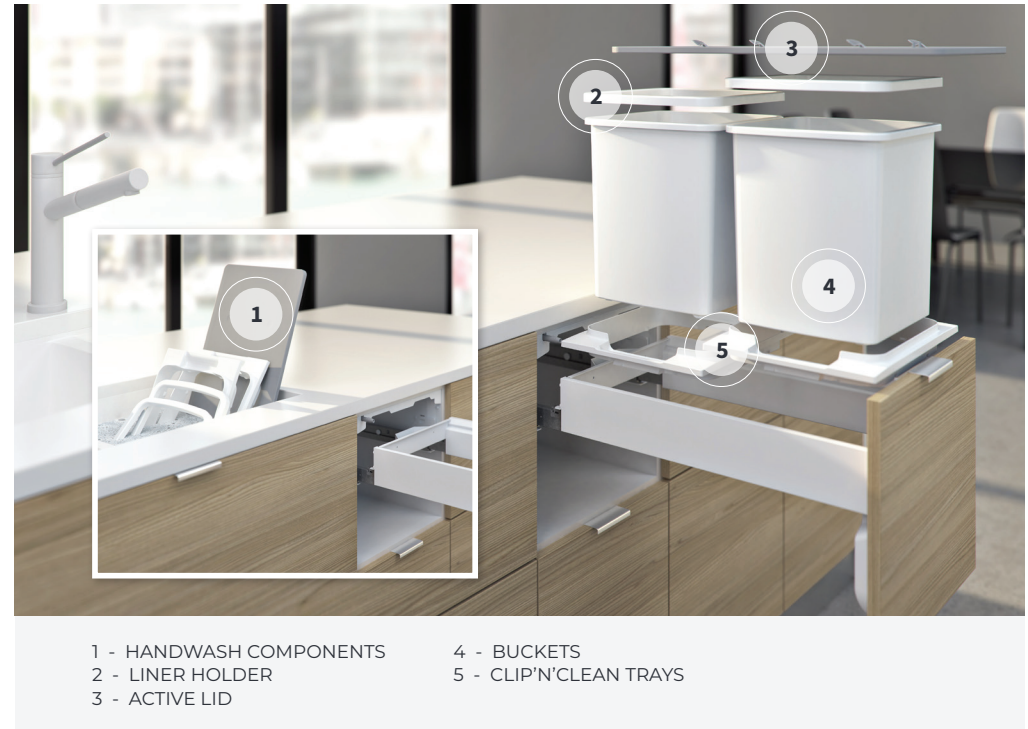

hideawaybins.com.au/info/concelo-cleaning

ACTUATOR RELEASE TOOL:

Please keep in a safe place as it is used to remove the Active Lid from your Hideaway Concelo Bin.