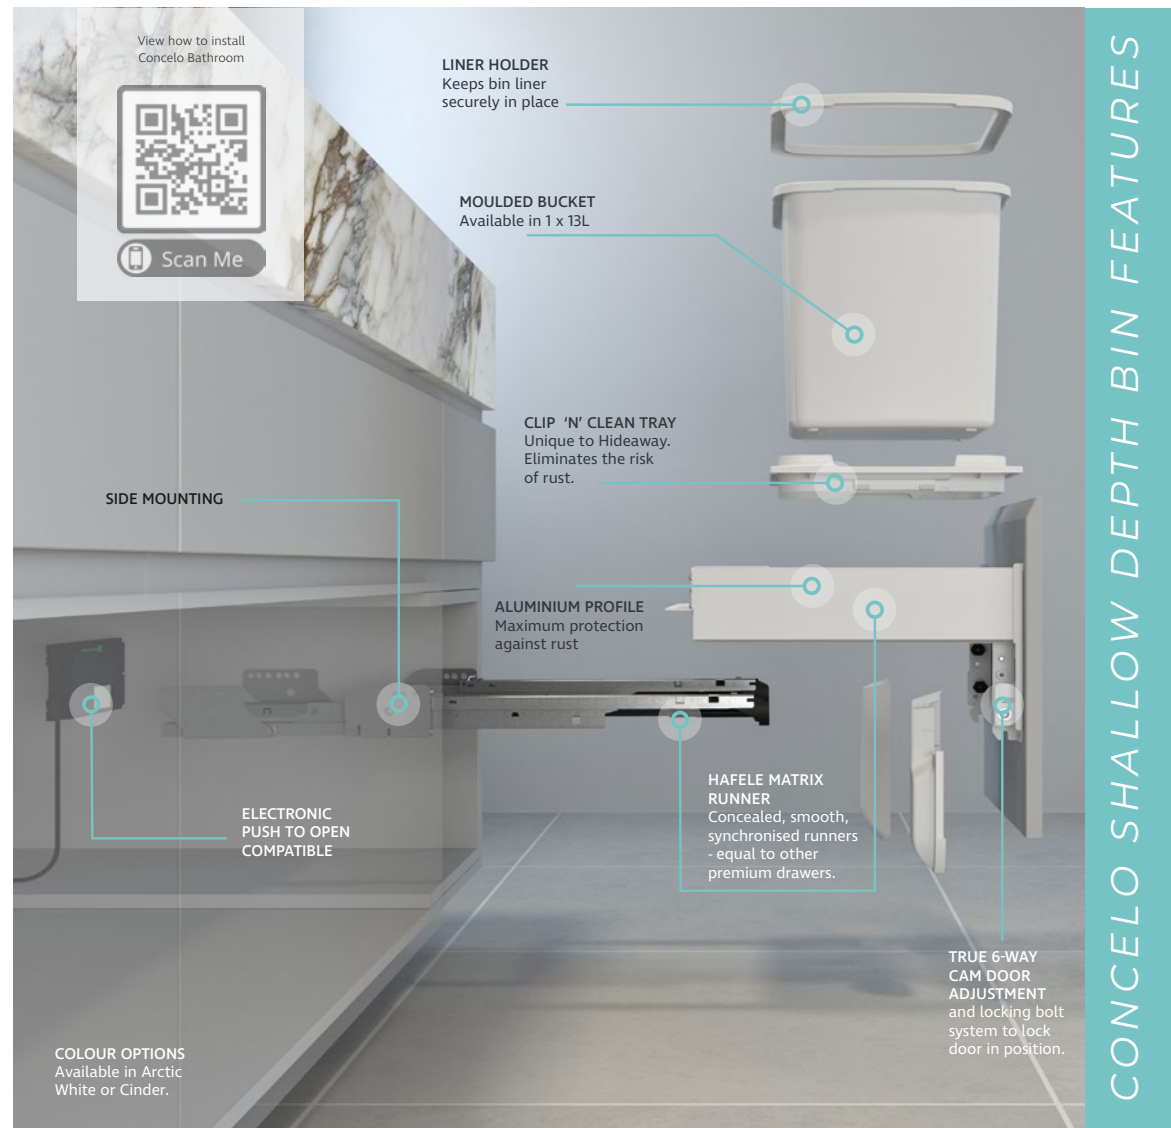

Concelo®

BY HIDEAWAY

NEW
SHALLOW DEPTH
BATHROOM AND LAUNDRY

Concelo® shallow depth Bathroom Bin and Laundry Hamper have been developed for cabinets where depth is restricted, such as bathroom vanities and wardrobes.

Using a premium 350mm runner and highly durable, rust-resistant construction to withstand moisture and corrosion, these models bring the benefits of the Concelo® system: Clip'n'Clean, durability, and ease of removal; to spaces where traditional bins and hampers have not been able to fit.

Suitable for residential and commercial bathrooms, wardrobes, laundries, and campervans.

1 x 13 LITRE *BUCKET*

Shallow Depth 350mm Runner
Minimum Internal Cabinet Dimensions: (WxHxD)mm 303 x 303 x 364
Runner - Side Mount, 350mm Length
35kg Dynamic Weight Rating

13L
CAPACITY

CRX335-113D-C

CRX335-113D-W

1 x 35 LITRE *HAMPER*

Shallow Depth 350mm Runner
Minimum Internal Cabinet Dimensions: (WxHxD)mm 403 x 605 x 364
Runner - Side Mount, 350mm Length
35kg Dynamic Weight Rating