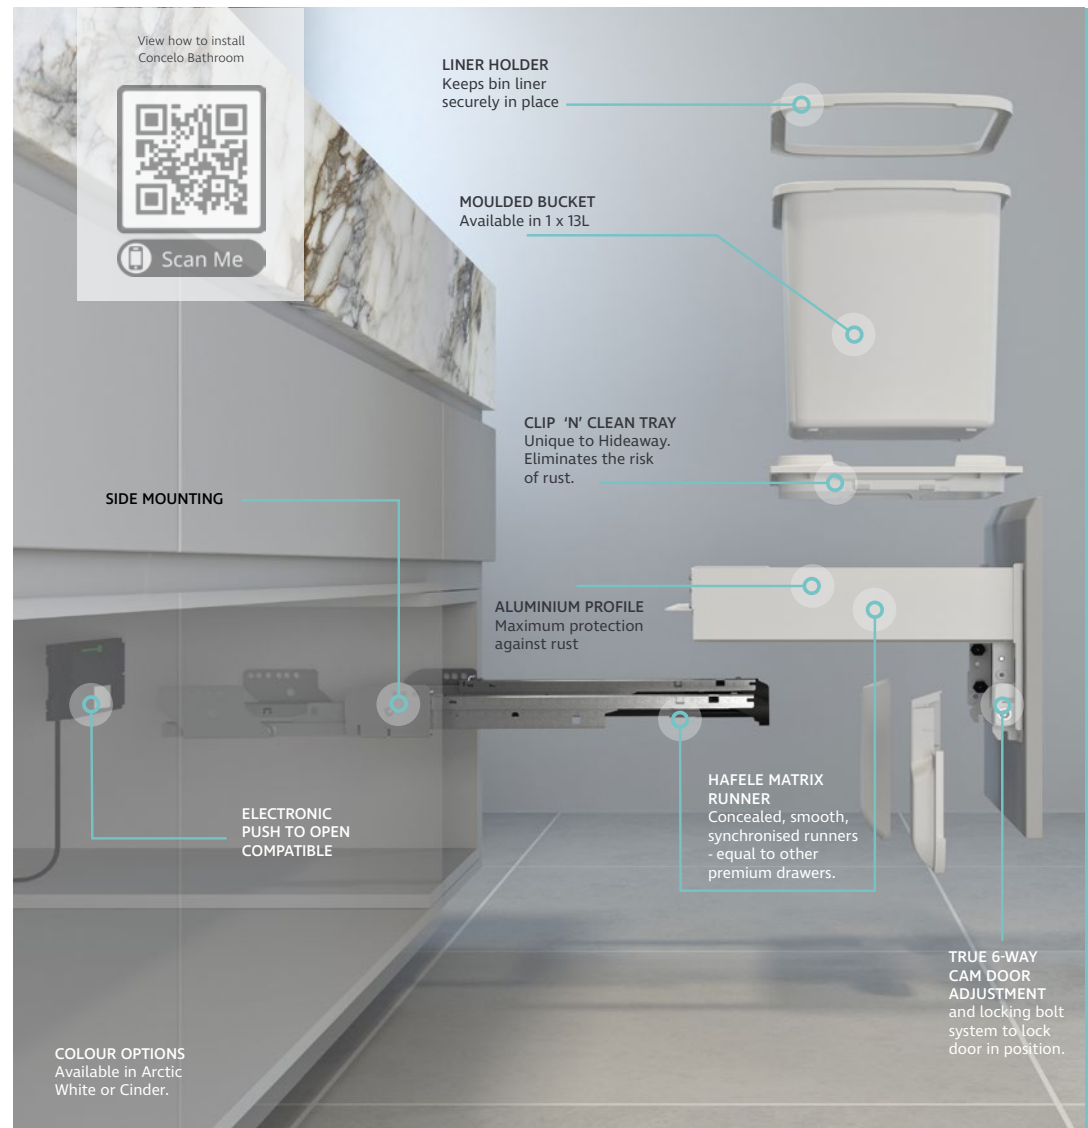

Concelo®

BY HIDEAWAY

NEW
SHALLOW DEPTH
BATHROOM AND LAUNDRY

CONCELO SHALLOW DEPTH BIN FEATURES

Concelo® shallow depth Bathroom Bin and Laundry Hamper have been developed for cabinets where depth is restricted, such as bathroom vanities and wardrobes.

Using a premium 350mm runner and highly durable, rust-resistant construction to withstand moisture and corrosion, these models bring the benefits of the Concelo® system: Clip'n'Clean, durability, and ease of removal; to spaces where traditional bins and hampers have not been able to fit.

Suitable for residential and commercial bathrooms, wardrobes, laundries, and campervans.

1 x 13 LITRE *BUCKET*

Shallow Depth 350mm Runner
Minimum Internal Cabinet Dimensions: (WxHxD)mm 303 x 303 x 364
Runner - Side Mount, 350mm Length
35kg Dynamic Weight Rating

13L
CAPACITY

CRX335-113D-C

CRX335-113D-W

1 x 35 LITRE *HAMPER*

Shallow Depth 350mm Runner
Minimum Internal Cabinet Dimensions: (WxHxD)mm 403 x 605 x 364
Runner - Side Mount, 350mm Length
35kg Dynamic Weight Rating