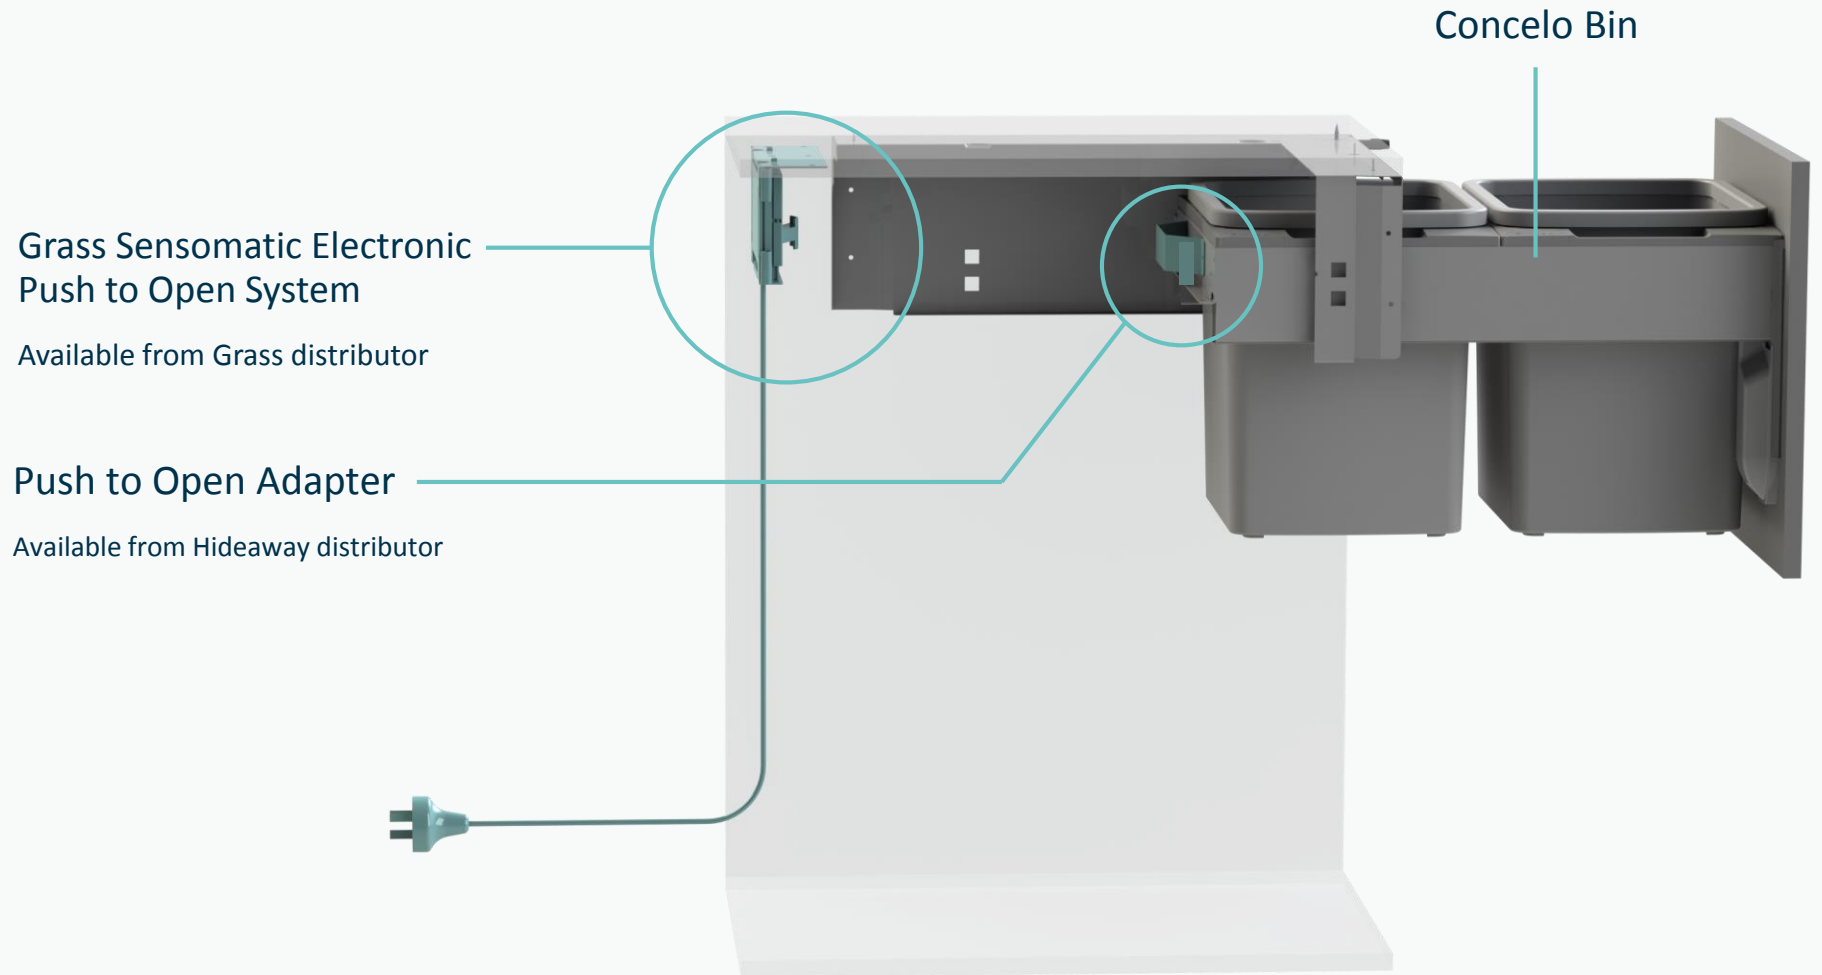

Technical Guide

Push to Open – Grass Sensomatic

Concelo.

Push to Open Adapters

Push to Open Adapter – Cinder

Hideaway Code: BPTO180-C

Hafele Code: 503.53.699

Nover Code: 153972

Push to Open Adapter – White

Hideaway Code: BPTO180-W

Hafele Code: 503.53.799

Nover Code: 153971

Fix the Push to Open Adapter bracket to the rear collar of the Concelo bin using the nuts and bolts provided.

Conçelo.

Grass Sensomatic

Grass Sensomatic Single Drawer Set –
Hafele Code 553.00.492