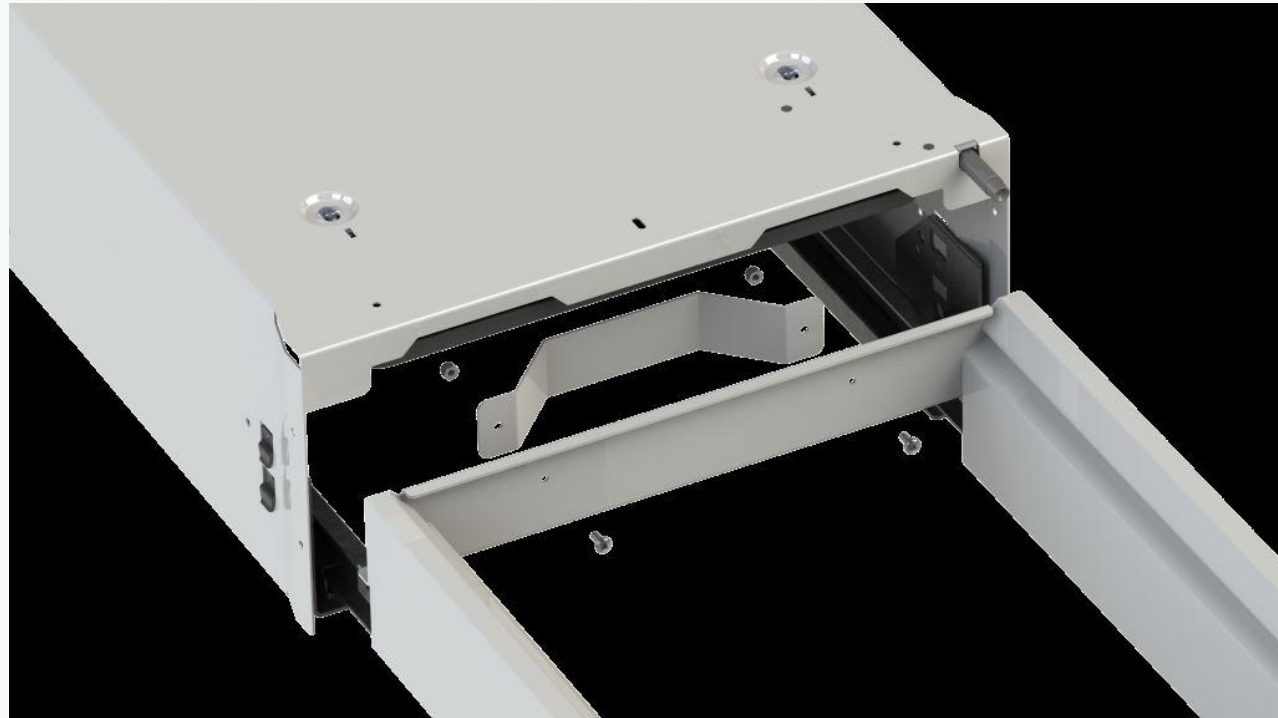

Technical Guide

Push to Open – Grass Sensomatic

Concelo.

Push to Open Adapters

Push to Open Adapter – Cinder

Hideaway Code: BPTO180-C

Hafele Code: 503.53.699

Nover Code: 153972

Push to Open Adapter – White

Hideaway Code: BPTO180-W

Hafele Code: 503.53.799

Nover Code: 153971

Fix the Push to Open Adapter bracket to the rear collar of the Concelo bin using the nuts and bolts provided.

Conçelo.

Grass Sensomatic

Grass Sensomatic Single Drawer Set –
Hafele Code 553.00.492